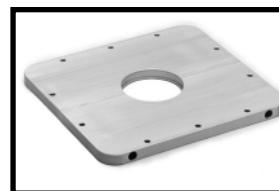

Square Roof Bracket BK.30057