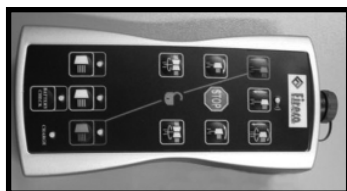

Featured Options

Smart Remote Non-Dual Tilt RC.31756