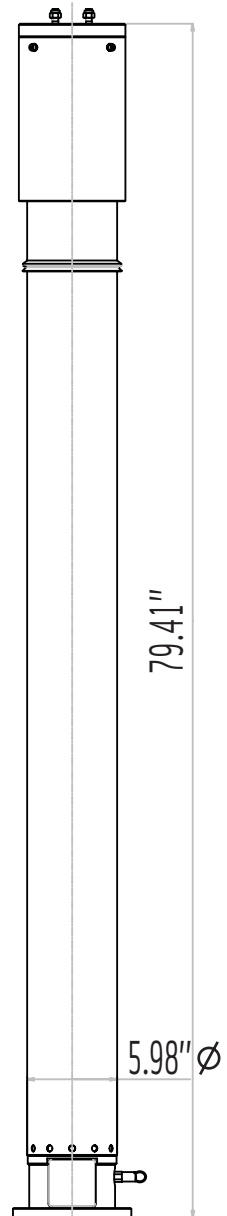

2200 Series

33-foot Tower, CH3805NZ (priced with 2 x 1500W 240V Halogen)

Specifications

Extended Height :	33' 9"	$ 6,116
Retracted Height:	79"	
Max top load :	176 lbs.	
Base tube diameter :	5.98" (152mm)	
Number of sections :	Eight	
Max wind speed :	68 mph @ 742 sq. in.	

Standard Tower Features

Part Number	Description	Price
TT.31621	Non-Dual Tilt and Turn 12V STANDARD	$ 2,690
RC.31747	Wireless Remote Control	$ 429
RC.31746	Wired Remote Control	$ 1,377
MS.32301.MI	Tower Extension Warning Switch	$ 131
FD.34154.TO	FIRECO 2 x 1500W 240V Halogen Omega Lights	$ 475
FB.33800	Lookup Light	$ 310
CODE Z:	Cable Z: (9)16ga + (13)24ga	$ 302
BK.30207	Upper Mounting Bracket	$ 148
BK.30107	Lower Mounting Bracket	$ 79

Package List Price: $12,057

OPTIONAL 2 x 1500W 240V Lighting

Part Number	Description	Add
OPA100-M15 (2)	Fire Research Optimum	$ 643

OPTIONAL Dual Tilt and Turn

Part Number	Description	Add
TT.31641	DUAL Tilt/Turn 12V STANDARD	$ 1,067
RC.31748	Wired Remote Control 3 motors	
RC.31749	Wireless Remote Control 3 motors	

OPTIONAL Smart Remote Control

Part Number	Description	Add
RC.31756	SMART Remote Control (non-dual tilt)	$ 100
RC.31758	SMART Remote Control (dual tilt)	$ 150

OPTIONAL Mounting Bracket

Part Number	Description	Add
BK.30057	Square Roof Bracket	$ 50

Tower Model CH3805NZ