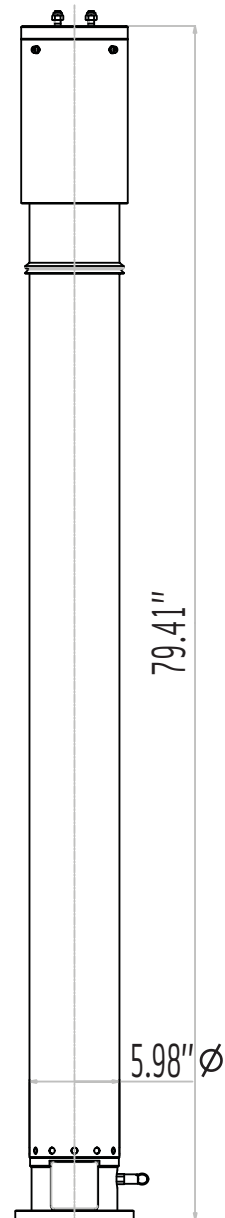

33-foot Tower, CH3805NW (priced with 4 x 1000W 240V Metal Halide)

Specifications

Extended Height :	33' 9"	$ 6,116
Retracted Height:	79"	
Max top load :	176 lbs.	
Base tube diameter :	5.98" (152mm)	
Number of sections :	Eight	
Max wind speed :	68 mph @ 742 sq. in.	

Standard Tower Features

Part Number	Description	Price
TT.31625	DUAL Tilt and Turn 12V HEAVY	$ 4,734
RC.31749	Wireless Remote Control 3 motors	$ 479
RC.31748	Wired Remote Control 3 motors	$ 1,536
MS.32301.MI	Tower Extension Warning Switch	$ 131
FD.34334.T.ST	FIRECO 4 x 1000W 240V MH Lights	$ 6,851
FB.33800	Lookup Light	$ 310
CODE W	Cable W: 11x16awg + 8x20awg + 4x26awg + MICROCOAX 75 Ohm	$ 332
BK.30207	Upper Mounting Bracket	$ 148
BK.30107	Lower Mounting Bracket	$ 79

Package List Price: $20,716

OPTIONAL Smart Remote Control

Part Number	Description	Add
RC.31756	SMART Remote Control (non-dual tilt)	$ 100
RC.31758	SMART Remote Control (dual tilt)	$ 150

OPTIONAL Mounting Bracket

Part Number	Description	Add
BK.30057	Square Roof Bracket	$ 50

Tower Model CH3805NW

Lights, Cameras, and Communications

We're an OEM

Tempest Fireco Towers is an OEM for all major lighting manufacturers as well as many camera and communication manufacturers. Choose from popular brand names such as Havis-Shields, Fire Research Corporation, Tele-Lite, and Intec or R-Vision cameras, and also from our own Fireco brand of quality lighting products.