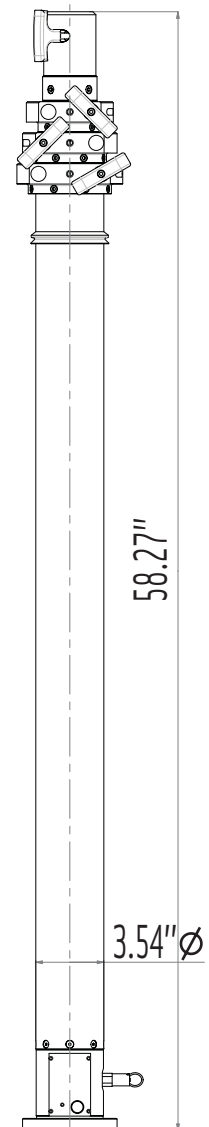

12-foot Steady Tower CL6419N and CL6419T

Specifications

	CL6419N	CL6419T
	Non-Rotating	Manual Rotation
Extended Height :	13.1'	13.2'
Retracted Height:	58.3"	59.7"
Max top load :	55 pounds	55 pounds
Base tube diameter :	3.5" (90mm)	3.5" (90mm)
Number of sections :	Four	Four
Max wind speed :	75 mph / 372 in²	75 mph / 372 in²

Non-Rotating Tower		
Part Number	Description	Price
CL6419NA	Fixed (Non-Rotating)	$ 3,764
GC.30901	Set of 3 guy collars - fixed on dia 51mm - 2"	$ 67

Manual Rotation Tower		
Part Number	Description	Price
CL6419TA	Manual Rotating Base	$ 4,016
GC.30802	Set of 3 rings on turnable guy collars on dia 51mm 2"	$ 156

Tower Options		
Part Number	Description	Price
RP.30602.T (3)	Guy ropes - 32 ft (10 m)	$ 315
PK.30701 (3)	Standard Pickets	$ 204
HA.31301	5 lb. Hammer	$ 21
TP.35500	Bag for carrying ropes and pickets	$ 126
FB.33800	Lookup Light	$ 310
BK.30104	Lower Mounting Bracket	$ 62
BK.30055	Square Roof Bracket	$ 199
BK.30204	Upper Mounting Bracket	$ 125
MS.32302	Reversed micro-switch	$ 131

Internal Cable Options	
See Page 58	Cable must be less than 1.7" Diameter

Tower Model CL6419N

Lights, Cameras, and Communications

We're an OEM

Tempest Fireco Towers is an OEM for all major lighting manufacturers as well as many camera and communication manufacturers. Choose from popular brand names such as Havis-Shields, Fire Research Corporation, Tele-Lite, and Intec or R-Vision cameras, and also from our own Fireco brand of quality lighting products.