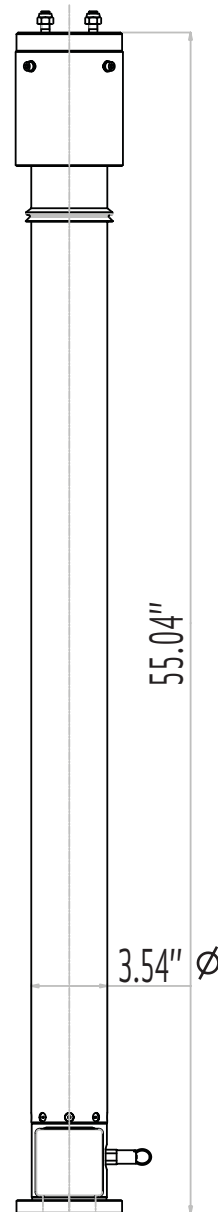

12-foot Tower, CL3419NZ (priced with 4 x 900W 240V Halogen)

Specifications

Extended Height :	12' 10"	$ 3,339
Retracted Height:	55"	
Max top load :	66 pounds	
Base tube diameter :	3.5" (90mm)	
Number of sections :	Four	
Max wind speed :	60 mph @ 372 sq. in.	

Standard Tower Features

Part Number	Description	Price
TT.31621	Non-Dual Tilt and Turn 12V STANDARD	$ 2,690
RC.31747	Wireless Remote Control	$ 429
RC.31746	Wired Remote Control	$ 1,377
KR-31-WB (4)	Havis Shields 4 x 900W 240V Halogen Lights	$ 1,815
MS.32301.MI	Tower Extension Warning Switch	$ 131
FB.33800	Lookup Light	$ 310
CODE Z	Cable Z: (9)16ga + (13)24ga	$ 226
BK.30204	Upper Mounting Bracket	$ 125
BK.30104	Lower Mounting Bracket	$ 62

Package List Price: $10,504

OPTIONAL 4 x 900W 240V Lighting

Part Number	Description	Add
OPA100-R90 (4)	Fire Research Optimum	$ 254

OPTIONAL Dual Tilt and Turn

Part Number	Description	Add
TT.31641	DUAL Tilt/Turn 12V STANDARD	$ 1,067
RC.31748	Wired Remote Control 3 motors	
RC.31749	Wireless Remote Control 3 motors	

OPTIONAL Smart Remote Control

Part Number	Description	Add
RC.31756	SMART Remote Control (non-dual tilt)	$ 100
RC.31758	SMART Remote Control (dual tilt)	$ 150

OPTIONAL Mounting Bracket

Part Number	Description	Add
BK.30055	Square Roof Bracket	$ 50

Tower Model CL3419NZ

Product Fact

Low Maintenance

Tower requires no routine lubrication. All internal lubrication is performed during assembly.