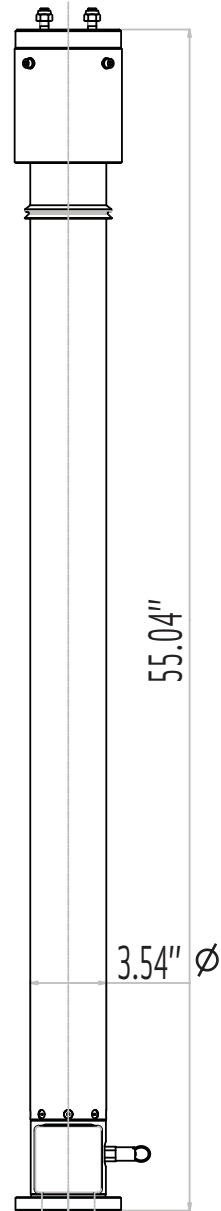

1300 Series

12-foot Tower, CL3419NZ (priced with 4 x 750W 120V Halogen)

Specifications

Extended Height :	12' 10"	$ 3,339
Retracted Height:	55"	
Max top load :	66 pounds	
Base tube diameter :	3.5" (90mm)	
Number of sections :	Four	
Max wind speed :	60 mph @ 372 sq. in.	

Standard Tower Features

Part Number	Description	Price
TT.31621	Non-Dual Tilt and Turn 12V STANDARD	$ 2,690
RC.31747	Wireless Remote Control	$ 429
RC.31746	Wired Remote Control	$ 1,377
MS.32301.MI	Tower Extension Warning Switch	$ 131
FD.34125/750.110.T	FIRECO 4 x 750W 120V Halogen Lights	$ 874
FB.33800	Lookup Light	$ 310
CODE Z	Cable Z: (9)16ga + (13)24ga	$ 226
BK.30204	Upper Mounting Bracket	$ 125
BK.30104	Lower Mounting Bracket	$ 62

Package List Price: $9,563

OPTIONAL 4 x 750W 120V Lighting

Part Number	Description	Add
OPA100-S75 (4)	Fire Research Optimum	$ 841
KR-36-WB (4)	Havis Shields Magnafire	$ 692

OPTIONAL Dual Tilt and Turn

Part Number	Description	Add
TT.31641	DUAL Tilt/Turn 12V STANDARD	$ 1,067
RC.31748	Wired Remote Control 3 motors	
RC.31749	Wireless Remote Control 3 motors	

OPTIONAL Smart Remote Control

Part Number	Description	Add
RC.31756	SMART Remote Control (non-dual tilt)	$ 100
RC.31758	SMART Remote Control (dual tilt)	$ 150

OPTIONAL Mounting Bracket

Part Number	Description	Add
BK.30055	Square Roof Bracket	$ 50

Tower Model CL3419NZ