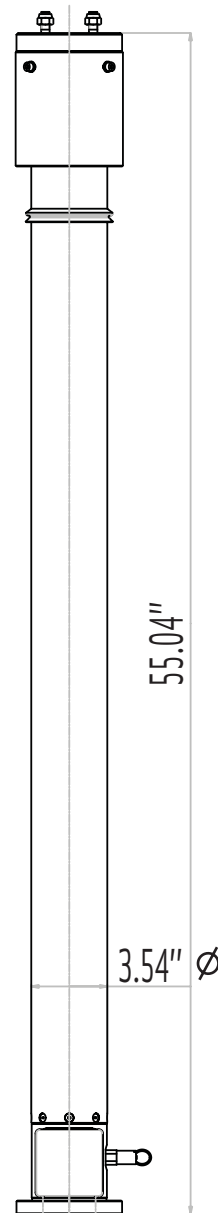

12-foot Tower, CL3419NZ (priced with 4 x 500W 120V Halogen)

Specifications

Extended Height :	12' 10"	$ 3,339
Retracted Height:	55"	
Max top load :	66 pounds	
Base tube diameter :	3.5" (90mm)	
Number of sections :	Four	
Max wind speed :	60 mph @ 372 sq. in.	

Standard Tower Features

Part Number	Description	Price
TT.31603	Non-Dual Tilt and Turn 12V LIGHT	$ 2,224
RC.31747	Wireless Remote Control	$ 429
RC.31746	Wired Remote Control	$ 1,377
MS.32301.MI	Tower Extension Warning Switch	$ 131
FD.34105.T/110	FIRECO 4 x 500W 120V Halogen Lights	$ 513
FB.33800	Lookup Light	$ 310
CODE Z	Cable Z: (9)16ga + (13)24ga	$ 226
BK.30204	Upper Mounting Bracket	$ 125
BK.30104	Lower Mounting Bracket	$ 62

Package List Price: $8,736

OPTIONAL 4 x 500W 120V Lighting

Part Number	Description	Add
OPA100-S50 (4)	Fire Research Optimum	$ 1,202
KR-55-WB (4)	Havis Shields Magnafire	$ 1,010

OPTIONAL Dual Tilt and Turn

Part Number	Description	Add
TT.31641	DUAL Tilt/Turn 12V STANDARD	$ 1,533
RC.31748	Wired Remote Control 3 motors	
RC.31749	Wireless Remote Control 3 motors	

OPTIONAL Smart Remote Control

Part Number	Description	Add
RC.31756	SMART Remote Control (non-dual tilt)	$ 100
RC.31758	SMART Remote Control (dual tilt)	$ 150

OPTIONAL Mounting Bracket

Part Number	Description	Add
BK.30055	Square Roof Bracket	$ 50

Tower Model CL3419NZ

We're Here to Assist!

Customer Service Hours

Contact a Tempest Fireco Towers Customer Service Representative or Sales Team member for assistance with quotes and specifications. Customer Service is available Monday through Friday, 7am-5pm, PST.