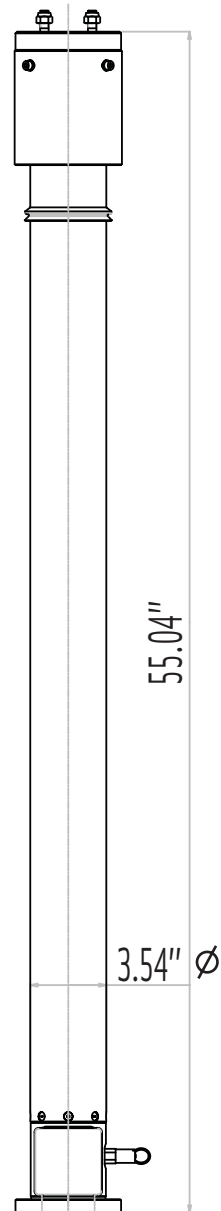

1300 Series

12-foot Tower, CL3419NZ (priced with 2 x 1500W 240V Halogen)

Specifications

Extended Height :	12' 10"	$ 3,339
Retracted Height:	55"	
Max top load :	66 pounds	
Base tube diameter :	3.5" (90mm)	
Number of sections :	Four	
Max wind speed :	60 mph @ 372 sq. in.	

Standard Tower Features

Part Number	Description	Price
TT.31603	Non-Dual Tilt and Turn 12V LIGHT	$ 2,224
RC.31747	Wireless Remote Control	$ 429
RC.31746	Wired Remote Control	$ 1,377
MS.32301.MI	Tower Extension Warning Switch	$ 131
FD.34154.TO	FIRECO 2 x 1500W 240V Halogen Omega Lights	$ 475
FB.33800	Lookup Light	$ 310
CODE Z	Cable Z: (9)16ga + (13)24ga	$ 226
BK.30204	Upper Mounting Bracket	$ 125
BK.30104	Lower Mounting Bracket	$ 62

Package List Price: $8,698

OPTIONAL 2 x 1500W 240V Lighting

Part Number	Description	Add
OPA100-M15 (2)	Fire Research Optimum	$ 643

OPTIONAL Dual Tilt and Turn

Part Number	Description	Add
TT.31641	DUAL Tilt/Turn 12V STANDARD	$ 1,533
RC.31748	Wired Remote Control 3 motors	
RC.31749	Wireless Remote Control 3 motors	

OPTIONAL Smart Remote Control

Part Number	Description	Add
RC.31756	SMART Remote Control (non-dual tilt)	$ 100
RC.31758	SMART Remote Control (dual tilt)	$ 150

OPTIONAL Mounting Bracket

Part Number	Description	Add
BK.30055	Square Roof Bracket	$ 50

Tower Model CL3419NZ

Pricing Structure

Here's how it works...

Locate the desired Tempest Fireco Tower in this catalog. The package list price is shown under the "Standard Tower Features" data table on each product page. Keep the package as is, or select from the options list below and add those product option prices to the package price.