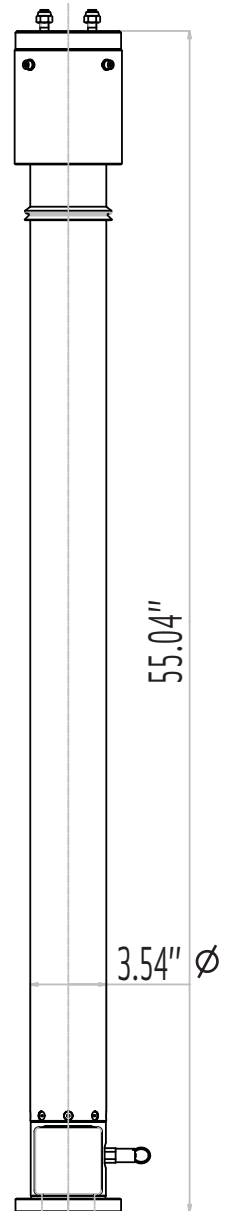

1300 Series

12-foot Tower, CL3419NZ (priced with 2 x 150W 12V)

Specifications

Extended Height :	12' 10"	\$ 3,339
Retracted Height:	55"	
Max top load :	66 pounds	
Base tube diameter :	3.5" (90mm)	
Number of sections :	Four	
Max wind speed :	60 mph @ 372 sq. in.	

Standard Tower Features

Part Number	Description	Price
TT.31603	Non-Dual Tilt and Turn 12V LIGHT	\$ 2,224
RC.31747	Wireless Remote Control	\$ 429
RC.31746	Wired Remote Control	\$ 1,377
OPA100-H15	Fire Research 2 x 150W 12V Lights	\$ 2,113
MS.32301.MI	Tower Extension Warning Switch	\$ 131
FB.33800	Lookup Light	\$ 310
CODE Z	Cable Z: (9)16ga + (13)24ga	\$ 226
BK.30204	Upper Mounting Bracket	\$ 125
BK.30104	Lower Mounting Bracket	\$ 62

Tower Model CL3419NZ

Pricing Structure

Here's how it works...

Locate the desired Tempest Fireco Tower in this catalog. The package list price is shown under the "Standard Tower Features" data table on each product page. Keep the package as is, or select from the options list below and add those product option prices to the package price.

12-foot Tower, CL3419NZ (priced with 4 x 500W 120V Halogen)

Specifications

Extended Height :	12' 10"	\$ 3,339
Retracted Height:	55"	
Max top load :	66 pounds	
Base tube diameter :	3.5" (90mm)	
Number of sections :	Four	
Max wind speed :	60 mph @ 372 sq. in.	